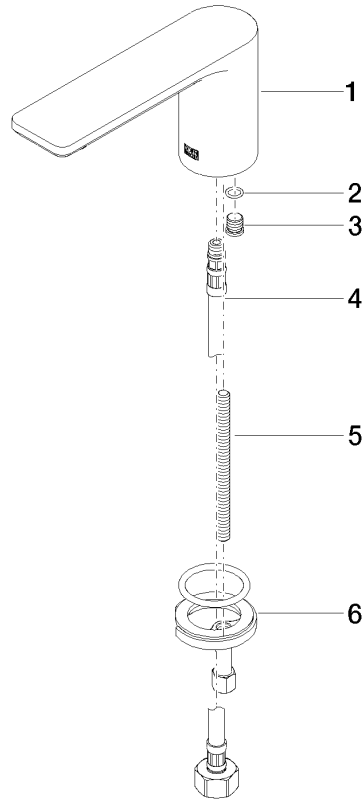

13 700 845

- 130mm projection
- fixed spout
- circular, air-enriched flow
- height of mixer 95 mm
- height up to aerator 75 mm
- hole diameter 35 mm
- 1/2" connection
- max. flow 5.7 l/min
- lead-free
- This product can help a building meet the requirements of Green Building Rating Systems, e.g. LEED®, BREEAM®, DGNB

13 700 845

mm [inches]

Flow rate chart

Certificates

LGA_29120.

IAPMO_N-4976.

WRAS_1909064.

IAPMO_4976 (4).

IAPMO_6397.

13 700 845

Spare parts list

No.	Item Number	Name	Quantity used	Delivery time
1	90 11 84 015 00-00	spout	1	10
2	90 14 10 060 00 90	seal	1	2
3	09 31 20 065 90	plug	1	2
4	04 30 04 019 00 90	hose	1	2
5	09 31 11 012 90	pin	1	2
6	04 30 11 038 75 90	fixing set	1	2